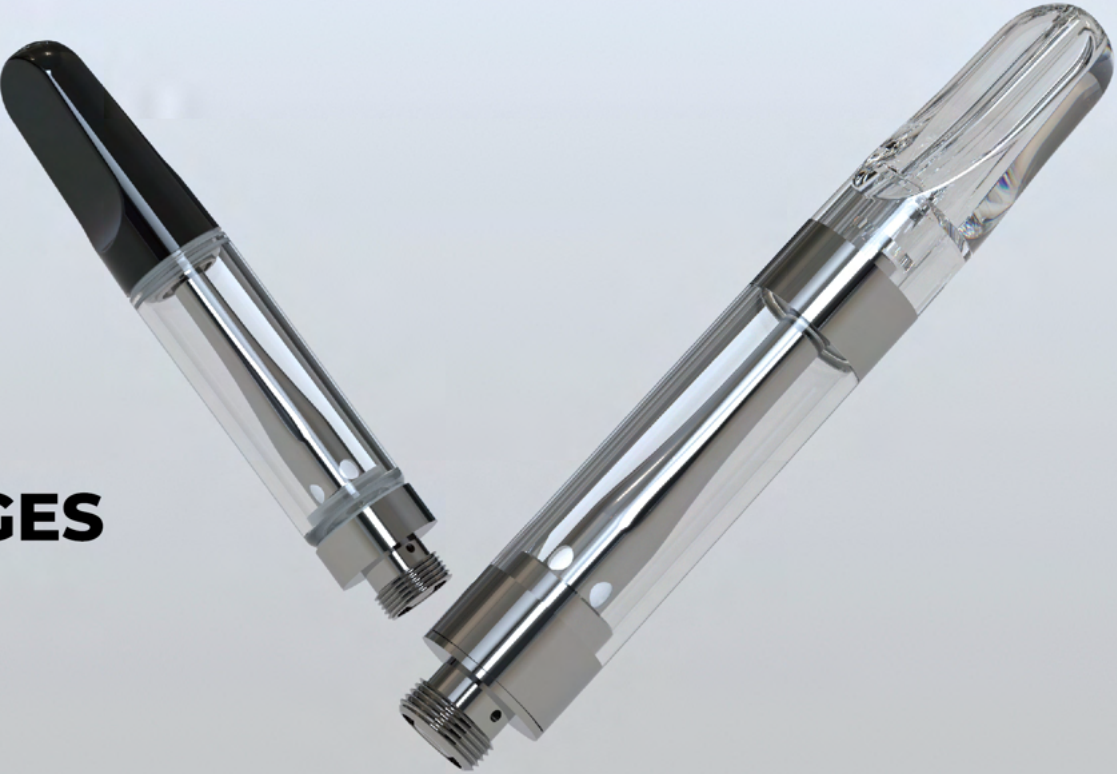

CARTRIDGES